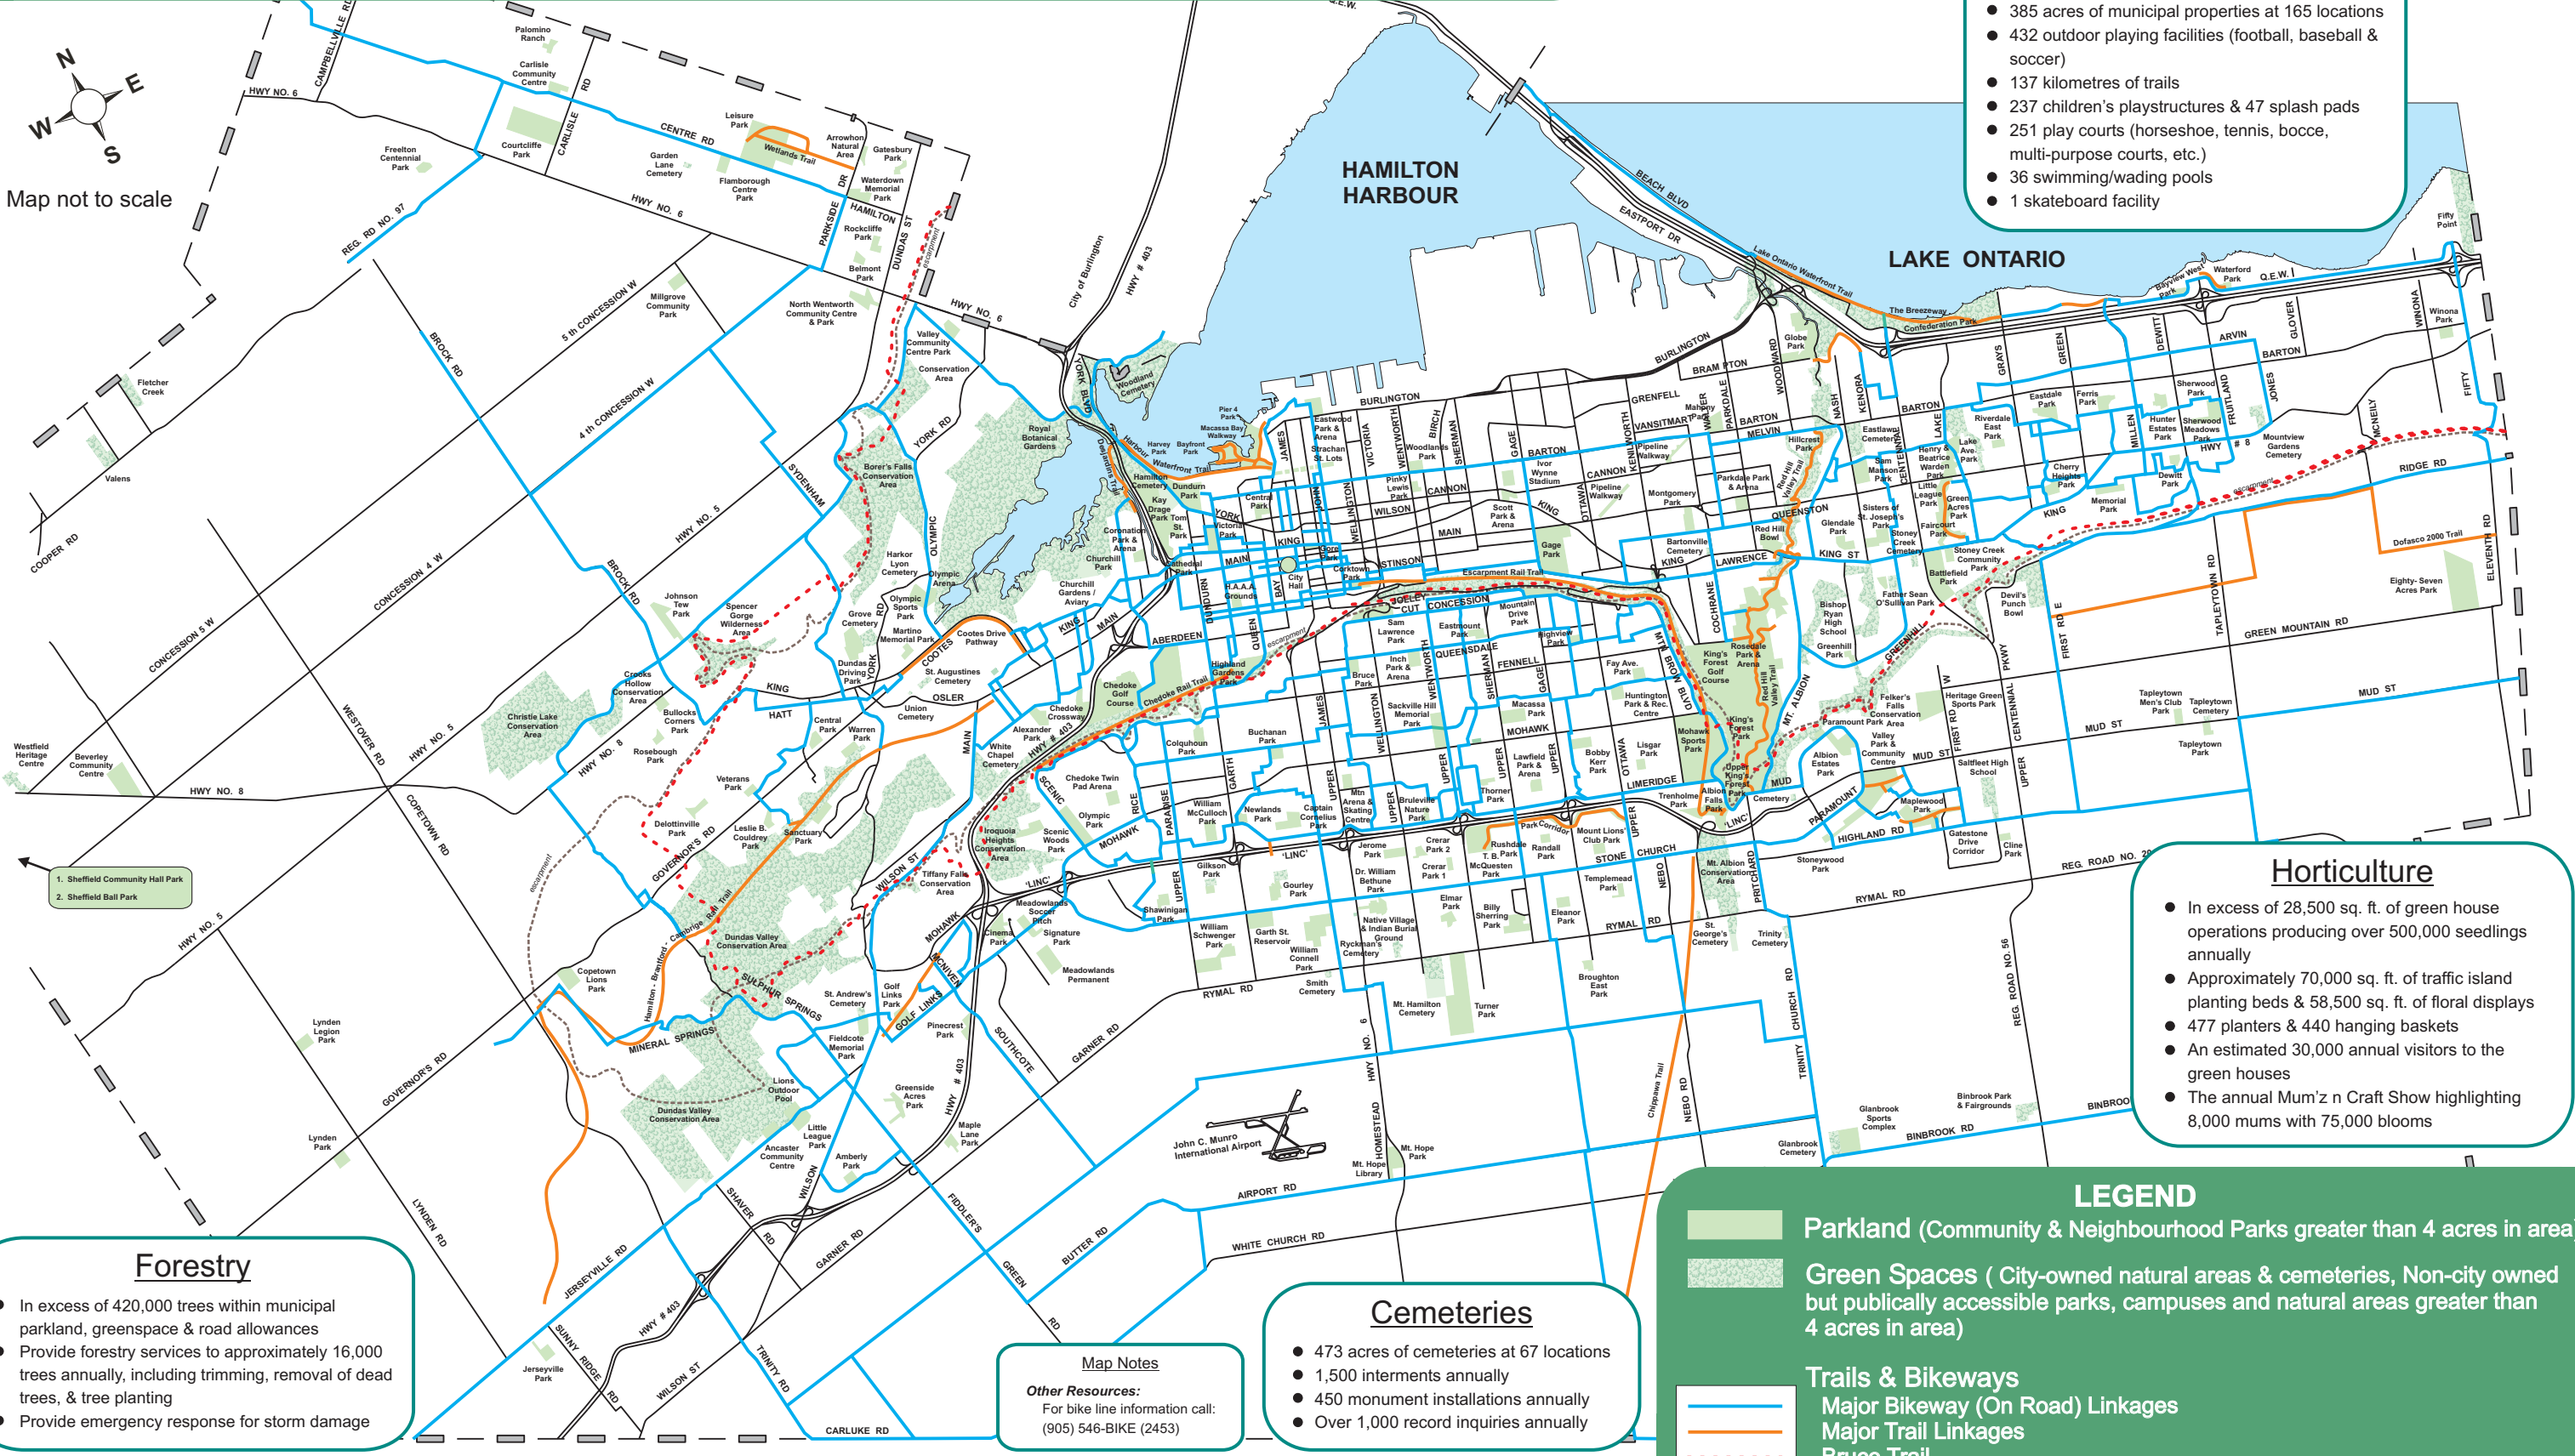

CITY OF HAMILTON - MAJOR PARKS & GREEN SPACES

The City of Hamilton enjoys an extensive inventory of municipal parks, open spaces & cemeteries for which the Parks Division provides operational, management and stewardship services as summarized below.

Parks

The City of Hamilton maintains a total of 5523 acres of parkland, municipal properties and open spaces.

- 2682 acres of parkland at 310 locations
- 1356 acres of natural areas at 32 locations
- 385 acres of municipal properties at 165 locations
- 432 outdoor playing facilities (football, baseball & soccer)
- 137 kilometres of trails
- 237 children's playstructures & 47 splash pads
- 251 play courts (horseshoe, tennis, bocce, multi-purpose courts, etc.)
- 36 swimming/wading pools
- 1 skateboard facility

Map Notes
 For bike line information call:
 (905) 546-BIKE (2453)

Cemeteries

- 473 acres of cemeteries at 67 locations
- 1,500 interments annually
- 450 monument installations annually
- Over 1,000 record inquiries annually

LEGEND

- Parkland (Community & Neighbourhood Parks greater than 4 acres in area)
- Green Spaces (City-owned natural areas & cemeteries, Non-city owned but publically accessible parks, campuses and natural areas greater than 4 acres in area)
- Trails & Bikeways
- Major Bikeway (On Road) Linkages
- Major Trail Linkages
- Bruce Trail